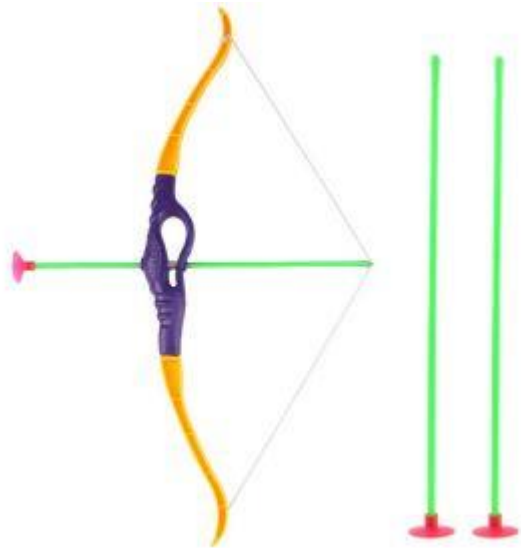

*12pcs Children Toy Simulation Bow Accessories*

*21 Inch Outdoor Shooting Toys for Children Simulation*

1213 Toys Baby Doll

*Baby Bath Toys (Cartoon Tortoise Whale Animal)*

*Baby Bathing Floating Soft Rubber Animals (Spoon-Net 1 set)*

*Baby Rattles Toy (WJ482)*

Children Soft Bullet Toy Gun

*Cute Animals Swimming Water Toys*

*Cute Dolls Toys (Contemporary Doll)*

*Cute Mini Moveable Cars*

*Family 4 Person Doll Set*

*Fun Simulation Archery Bow and Arrow Toy Set*

*Funny Mini Plastic Cartoon Octopus Clockwork Wind Up*

*Inflatable 25cm Balloon*

*Mini Cute Candy Colour Transparent Pull Back Car Model*

Remote Control Honeybee Vehicle

Sonic 6piece set Doll Anime Figure Toys 4th Generation Boom